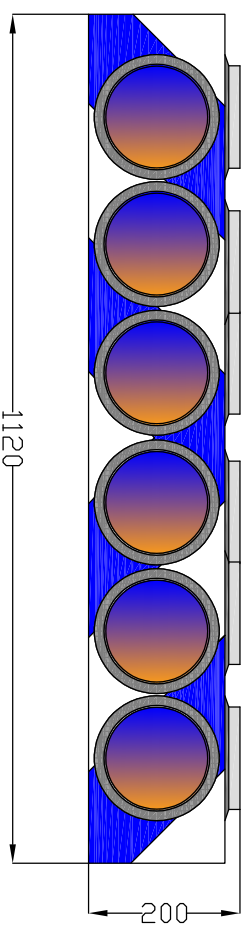

ARROW6.140.DBA.POL
FLR IV with Blinking LEDs
 Category 6 Public Road - Max Speed 90km/h

Retroreflecting foil with microprismas
 CE 89/106/EEG
 ETA 1/1/0521 1/1/0522 13/0303
 DIN 67520:2008 Class RA 3B
 Width 125mm

140SL with 2x 30 Dominant@ Primax@ Led
 Shockproof Acrylic Glass DRT101
 EN12352 L2H - up to 35% dimmable at night
 Blue and Amber coloured 2x 1000 candela

140SL with 2x 30 Dominant@ Primax@ Led
 Shockproof Acrylic Glass DRT101
 EN12352 L2H - up to 35% dimmable at night
 Amber coloured 2x 1000 candela

58kg

| | | | |
|--------------------|------------|----------------|--|
| DATE | 2021-01-07 | TITLES | |
| DRAWN BY | RDE | | |
| REVISION | 00 | | |
| SIZE | A4 | SIZE INDEX NO. | |
| SCALE | 1/1 | A4 FLYER | |
| ARROW6.140.DBA.POL | | | |
| REV | 00 | | |

ALL DIMENSIONS IN MM