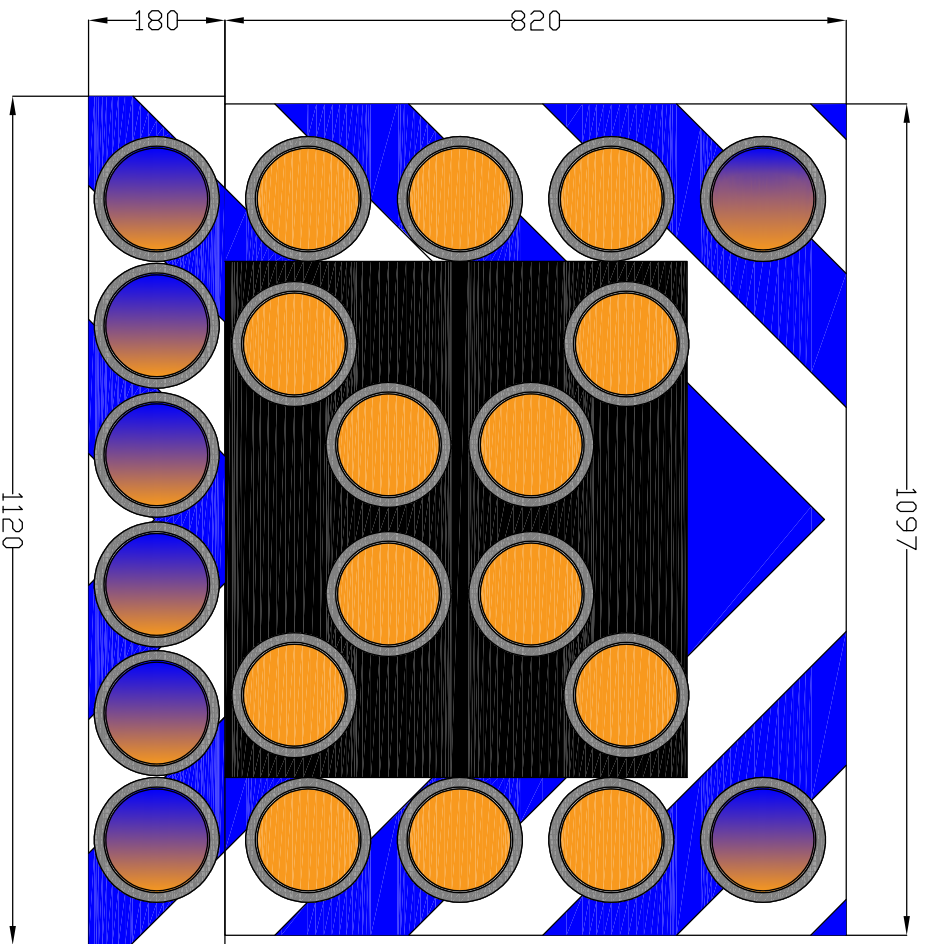

ARROW6.140.DBA.POL
FLR IV with Blinking LEDs
 Category 6 Public Road - Max Speed 90km/h

Retroreflecting foil with microprismas
 CE 89/106/EEG
 ETA 1/1/0521 1/1/0522 13/0303
 DIN 67520:2008 Class RA 3B
 Width 125mm

140SL with 2x 30 Dominant@ Primax@ Led
 Shockproof Acrylic Glass DRT101
 EN12352 L2H - up to 35% dimmable at night
 Blue and Amber coloured 2x 1000 candela

140SL with 2x 30 Dominant@ Primax@ Led
 Shockproof Acrylic Glass DRT101
 EN12352 L2H - up to 35% dimmable at night
 Amber coloured 2x 1000 candela

58kg

| | | | |
|--------------------|------------|----------------|--|
| DATE | 2021-01-07 | TITLES | |
| DRAWN BY | RDE | | |
| REVISION | 00 | | |
| SIZE | A4 | SIZE INDEX NO. | |
| SCALE | 1/1 | A4 FLYER | |
| ARROW6.140.DBA.POL | | | |
| REV | 00 | | |

ALL DIMENSIONS IN MM