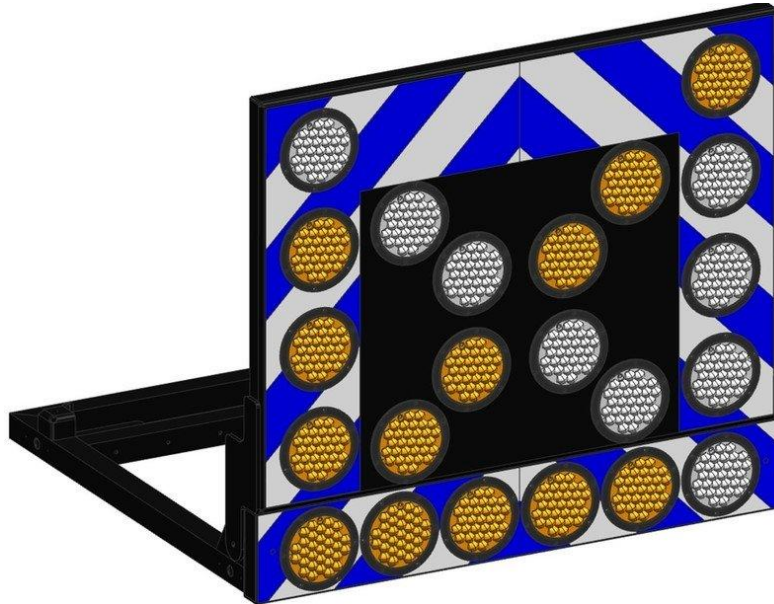

## Roof signalisation panel Arrow6 Dual Color Blue/Amber Type Police

**ARROW6.140.DBA.POL**

### Key Benefits

- > Roof signalisation panel with directional arrow
- > 22 LED lamps 140mm diameter (1 Lamp = 31 LEDs)
- > 2 x directional Alley-Lights (Left and Right) (2x4300K)
- > 2x 2 Slimline Side Flashers Blue R65
- > Remote control with cable from vehicle

### Specifications

- > 14 Ledlamps Amber EN12352 L8H
- > 8 Ledlamps amber/blue EN12352 L8H and R65
- > Automatic brightness control in accordance with European Standard (5-100%)
- > Anti-reflection frontpanel with striping class3
- > Width 1113mm Height unfolded: 1002mm  
Length: 1020.5mm Folded: 197.5mm
- > Weight: 64kg
- > Noise level buzzer 85dB
- > Running light function