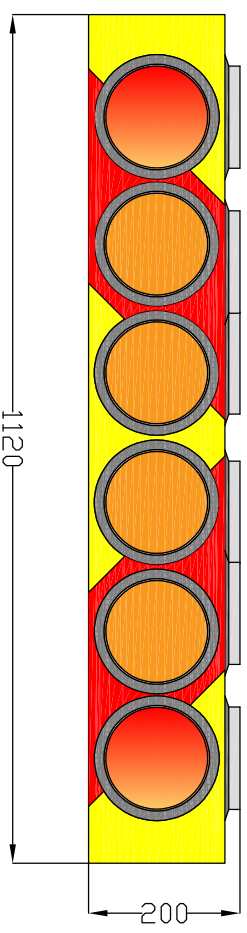

**ARROW6.140.SPW**  
**FLR IV with Blinking LEDs**  
 Category 6 Public Road - Max Speed 90km/h

Retroreflecting foil with micropismas  
 CE 89/106/EEG  
 ETA 11/0521 11/0522 130303  
 DIN 67520:2008 Class RA 3B  
 Width 200mm

140SL with 2x 30 Dominant@ Primax@ Ledds  
 Shockproof Acrylic Glass DRT101  
 EN12352 L2H - up to 35% dimmable at night  
 Red and Amber coloured 2x 1000 candela

140SL with 2x 30 Dominant@ Primax@ Ledds  
 Shockproof Acrylic Glass DRT101  
 EN12352 L2H - up to 35% dimmable at night  
 Amber coloured 2x 1000 candela

**58kg**

DATE	2021-01-07	TITLE	ARROW6.140.SPW
DRAWN BY	RDE	SIZE	A4
REVISION	00	SCALE	1/1
DRAWING NO.		A4 FLYER	
REV.		00	

ALL DIMENSIONS IN MM