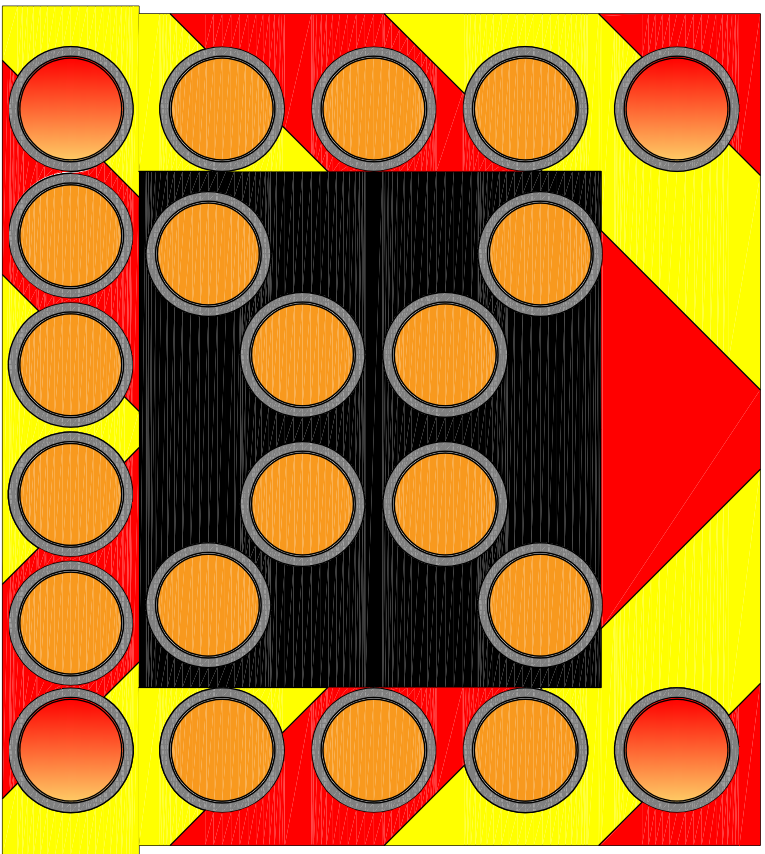

**ARROW6.140.SPW**  
**FLR IV with Blinking LEDs**  
 Category 6 Public Road - Max Speed 90km/h

Retroreflecting foil with micropismas  
 CE 89/106/EEG  
 ETA 11/0521 11/0522 130303  
 DIN 67520:2008 Class RA 3B  
 Width 200mm

140SL with 2x 30 Dominant@ Primax@ Ledds  
 Shockproof Acrylic Glass DRT101  
 EN12352 L2H - up to 35% dimmable at night  
 Red and Amber coloured 2x 1000 candela

140SL with 2x 30 Dominant@ Primax@ Ledds  
 Shockproof Acrylic Glass DRT101  
 EN12352 L2H - up to 35% dimmable at night  
 Amber coloured 2x 1000 candela

**58kg**

DATE	2021-01-07	TITLE	ARROW6.140.SPW
DRAWN BY	RDE	SIZE	A4
REVISION	00	SCALE	1/1
DRAWING NO.		A4 FLYER	
REV.		00	

ALL DIMENSIONS IN MM