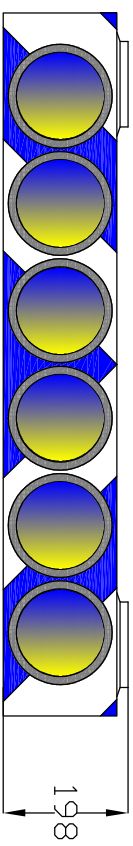

1097

65kg

**ARROW6.140.RGB.SPW**  
**FLR IV with Blinking LEDs**  
**Category 6 Public Road - Max Speed 90km/h**

140SL with 2x 30 Dominant@ Primax@ Led  
 Shockproof Acrylic Glass DRT101  
 EN12352 L2H - up to 35% dimmable at night  
 Blue coloured 2x 1000 candela

140SL with 2x 30 Dominant@ Primax@ Led  
 Shockproof Acrylic Glass DRT101  
 EN12352 L2H - up to 35% dimmable at night  
 Blue/Amber coloured 2x 1000 candela

Retroreflecting foil with microprismas  
 CE 89/106/EEG  
 ETA 11/0521 11/0522 13/0303  
 DIN 67520:2008 Class RA 3B  
 Width 125mm

ALL DIMENSIONS IN MM

DATE	2021-01-07	TITLE	
DRAWN BY	RDE	ARROW6.140.RGB.SPW	
REVISION	00		
SIZE	A4	SIZE PAPER	A4
SCALE	1/1	SCALE	1/1