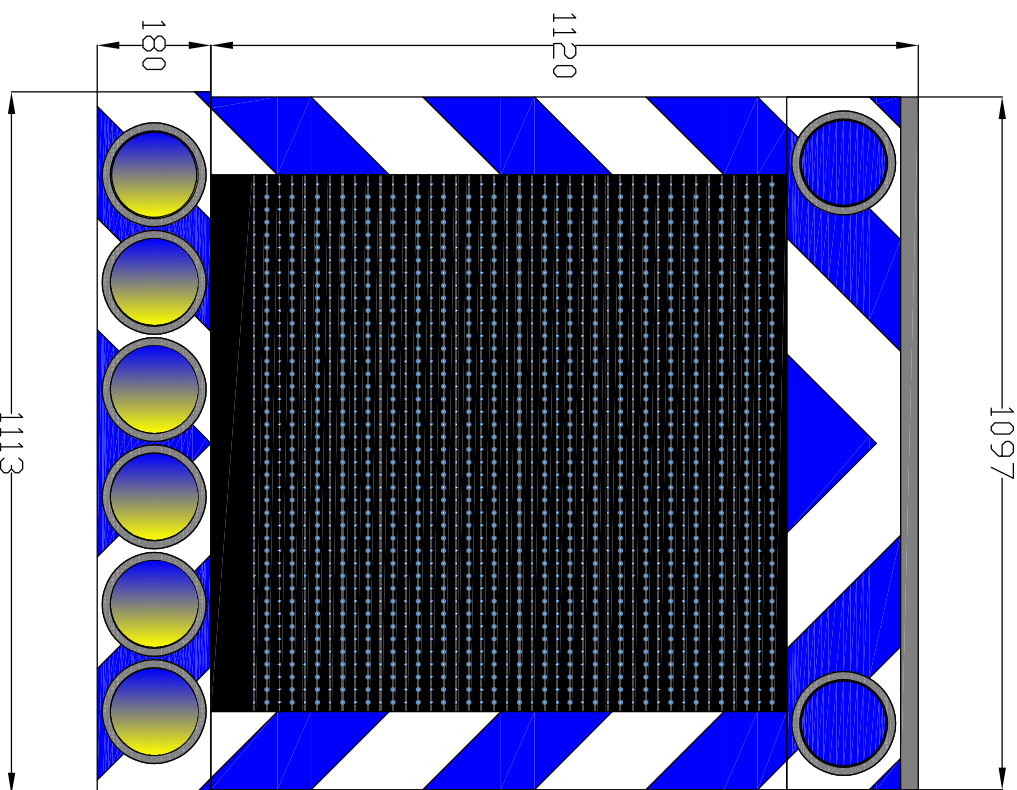

1097

65kg

**ARROW6.140.RGB.SPW**  
**FLR IV with Blinking LEDs**  
**Category 6 Public Road - Max Speed 90km/h**

140SL with 2x 30 Dominant@ Primax@ Led  
 Shockproof Acrylic Glass DRT101  
 EN12352 L2H - up to 35% dimmable at night  
 Blue coloured 2x 1000 candela

140SL with 2x 30 Dominant@ Primax@ Led  
 Shockproof Acrylic Glass DRT101  
 EN12352 L2H - up to 35% dimmable at night  
 Blue/Amber coloured 2x 1000 candela

Retroreflecting foil with microprismas  
 CE 89/106/EEG  
 ETA 11/0521 11/0522 13/0303  
 DIN 67520:2008 Class RA 3B  
 Width 125mm

ALL DIMENSIONS IN MM

DATE	2021-01-07	TITLE	
DRAWN BY	RDE	ARROW6.140.RGB.SPW	
REVISION	00		
SIZE	A4	SIZE PAPER	A4
SCALE	1/1	SCALE	1/1