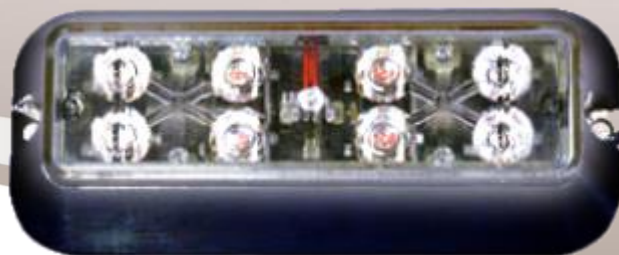

LED X Exterior Light - White

C3-LXEXB1F-W

Directional Warning Light Single Head

Key benefits

- > Extremely wide light distribution 180°
- > Surface mounting
- > Only light radiation when switched on
- > Extremely suitable perimeter lighting

Features

- > Synchronize
- > Innovative and sustainable design
- > Aluminium housing finished with black powder coating
- > Lens in polycarbonate (impact resistant)
- > IP67

Specifications

- > Operation Voltage: 12VDC (0.5A)
- > 2 x 4 high performance LEDs
- > Length 127mm
Width 25.4mm
Height 51mm
- > 7 flash patterns
- > Lifespan 100,000h