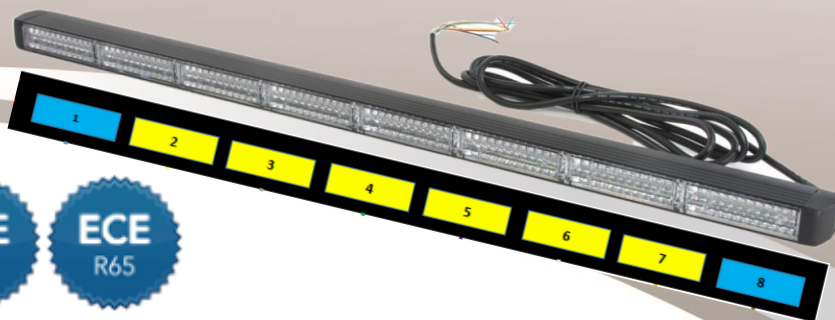

Detached relationship with running light 17867

Horizon Traffic Advisor BAAAAAAB configuration

Key benefits

- > Robuste traffic advisor/ arrowbar
- > Low profile, lightweight design
- > Clear Q-Lock links between lighthoods
- > Seamless light display

Features

- > Black aluminum housing for heat distribution
- > UV Resistant Lens in Polycarbonate
- > Reverse Polarity Protection
- > Weatherproof

- > 11 directional patterns
- > 27 warning patterns
- > Blue LED modules on the corners with 12 flash patterns
- > 3m long steering cable

- > Compliant: SAE J595
CA T13

Specifications

- > Operation Voltage: 12-24VDC (3.44A-1.72A)61.8w

- > Dimensions Running light module:
Height: 32mm
Width: 855mm
Depth: 54mm
- > Weight 2kg

- > 6LEDs optics

- > Permanent memory