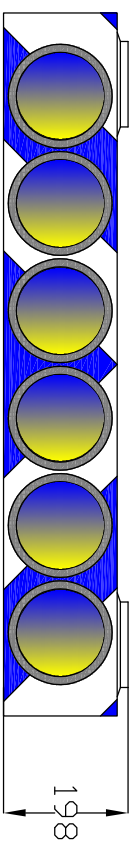

65kg

ARROW6.140.RGB
FLR IV with Blinking LEDs
Category 6 Public Road - Max Speed 90km/h

140SL with 2x 30 Dominant@ Primax@ Led
 Shockproof Acrylic Glass DRT101
 EN12352 L2H - up to 35% dimmable at night
 Blue coloured 2x 1000 candela

140SL with 2x 30 Dominant@ Primax@ Led
 Shockproof Acrylic Glass DRT101
 EN12352 L2H - up to 35% dimmable at night
 Blue/Amber coloured 2x 1000 candela

Retroreflecting foil with microprismas
 CE 89/106/EEG
 ETA 11/0521 11/0522 13/0303
 DIN 67520:2008 Class RA 3B
 Width 125mm

DATE	2021-01-07	TITLE	
DRAWN BY	RGE		ARROW6.140.RGB
REVISION	00		
SIZE	A4	SIZE PAPER	A4 FLYER
SCALE	1/1	TEXT	00

ALL DIMENSIONS IN MM