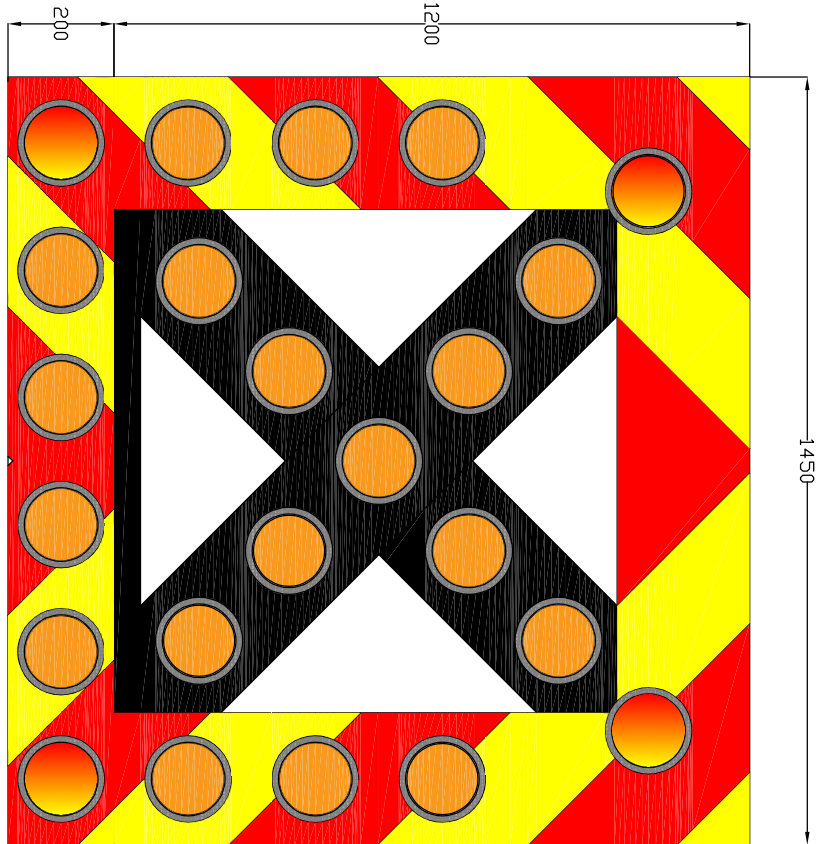

ARROW6.200.SP.W
FLR IV with Blinking LEDs
Category 6 Public Road - Max Speed 90km/h

KG
80kg

200SL with 2x 60 Dominant® Primax® Led
 Shockproof Acrylic Glass DRT101
 EN12352 L8H - up to 35% dimmable at night
 Red and Amber coloured 2100 candela

200SL with 2x 60 Dominant® Primax® Led
 Shockproof Acrylic Glass DRT101
 EN12352 L8H - up to 35% dimmable at night
 Amber coloured 2100 candela

Retroreflecting foil with microprisms
 CE 89/106/EEG
 ETA 11/0521 11/0522 13/0303
 DIN 67520:2008 Class RA 3B
 Width 200mm

ALL DIMENSIONS IN MM

DATE	2021-01-07	TITLES	
DRAWN BY	RDE		
REVISION	00		
SIZE	A4	SIZE IMPR. IND.	
SCALE	1/1	A4 FLYER	
		ARROW6.200.SP.W	
		AGW 2021 FLR IV	