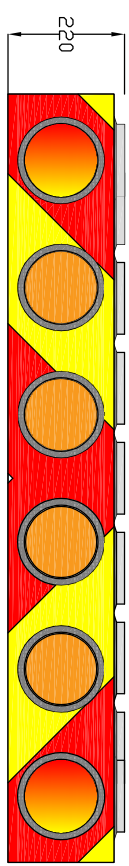

ARROW6.200.SP.W
FLR IV with Blinking LEDs
Category 6 Public Road - Max Speed 90km/h

KG
80kg

200SL with 2x 60 Dominant® Primax® Led
 Shockproof Acrylic Glass DRT101
 EN12352 L8H - up to 35% dimmable at night
 Red and Amber coloured 2100 candela

200SL with 2x 60 Dominant® Primax® Led
 Shockproof Acrylic Glass DRT101
 EN12352 L8H - up to 35% dimmable at night
 Amber coloured 2100 candela

Retroreflecting foil with microprisms
 CE 89/106/EEG
 ETA 11/0521 11/0522 13/0303
 DIN 67520:2008 Class RA 3B
 Width 200mm

ALL DIMENSIONS IN MM

DATE	2021-01-07	TITLES	
DRAWN BY	RDE		
REVISION	00		
SIZE	A4	SIZE IMPR. IND.	
SCALE	1/1	A4 FLYER	
		ARROW6.200.SP.W	
		AGW 2021 FLR IV	