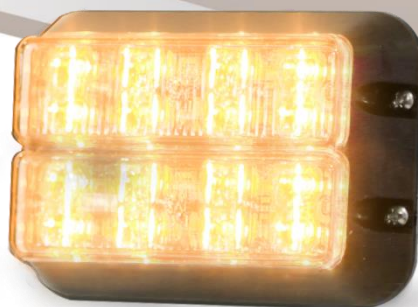

LED X Exterior Light – Amber/Amber

**C3-LXEXB2F-AA**

## **Directional Warning Light Double Head**

### **Key benefits**

- > Extremely wide light distribution 180°
- > Surface mounting
- > Only light radiation when switched on
- > Extremely suitable perimeter lighting

### **Specifications**

- > Operation Voltage: 12VDC (1,6A)
- > 2x 2 x 4 high performance LEDs
- > Length 123mm  
Width 31mm  
Height 83mm
- > 7 flash patterns
- > Lifespan 100,000h