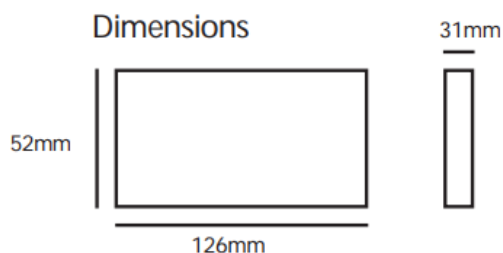

### Single Stack 6 Head LED Spectre LED performance