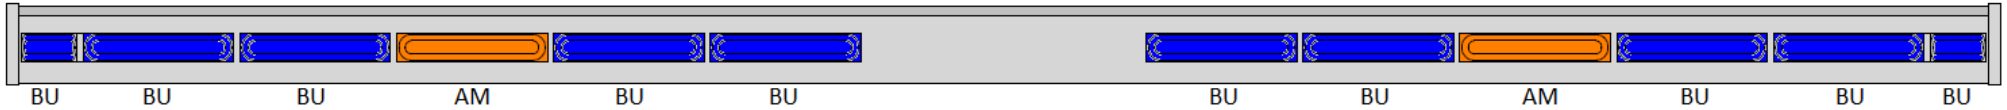

NOTES:- CAT HT CLASS 2 REG 65 APPROVED, ALT DOUBLE FLASH, DAY AND NIGHT SETTING.

WITH R65 FLASHER

LIGHTBAR SPECIFICATION SHEET

PART No: **18373** DESCRIPTION / VOLTAGE : **FM9088" R65 ZP0018-LSS-A-5 12V**

Grey Cable Wire Number	12 x 0.75mm ²		Grey Cable Wire Number	12 x 0.75mm ²	Rating (A)
1	Turn Signal Right		7	R65 Flasher 12V	4
2	Turn Signal Left		8	R65 Flasher 12V	4
3	Ground		9	Dim function R65 Flasher	<1
4	Ground		10	Not used	
5	Ground		11	Not used	
6	Ground				
GREEN/YELLOW	Ground				